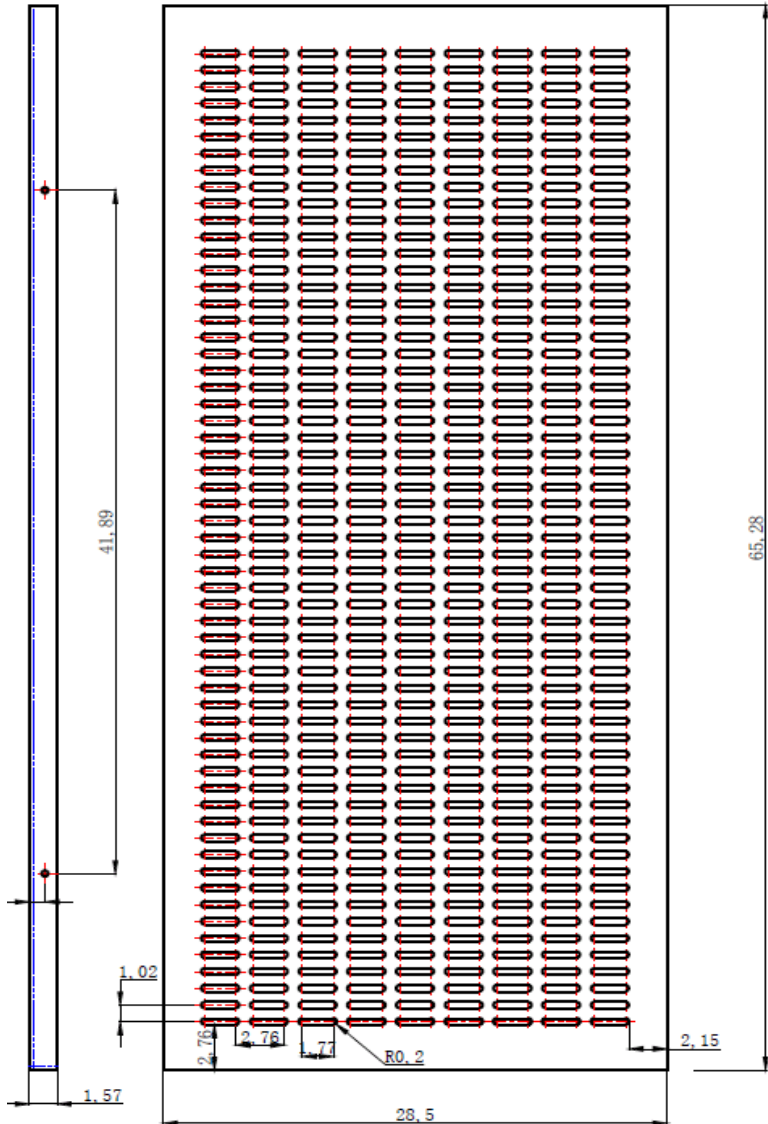

BELT GUARD MODEL # BG9

FRONT

BACK